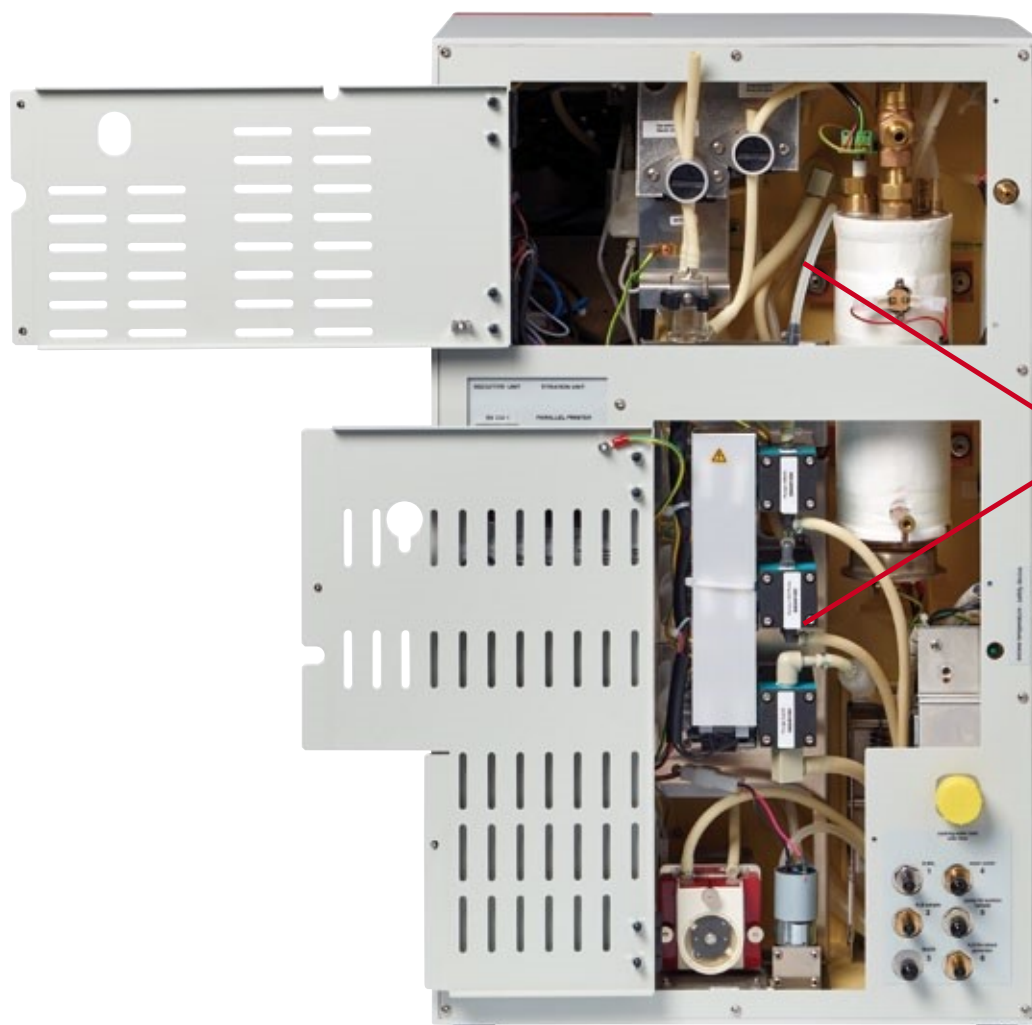

## Maintenance set for behrotest® steam distillers

The set comes with all the necessary spare parts for the working area as well as for the interior of the behrotest® steam distillers.

The maintenance set included are exactly those

- screw caps,
- seals,
- tubes and
- valves

which are prone to wear out during everyday use in the laboratory.

Type	Art. No.
behrotest® maintenance set	B00606938

## Maintenance friendly design

Important tubes, valves and pumps etc. for service and maintenance work are all freely accessible.